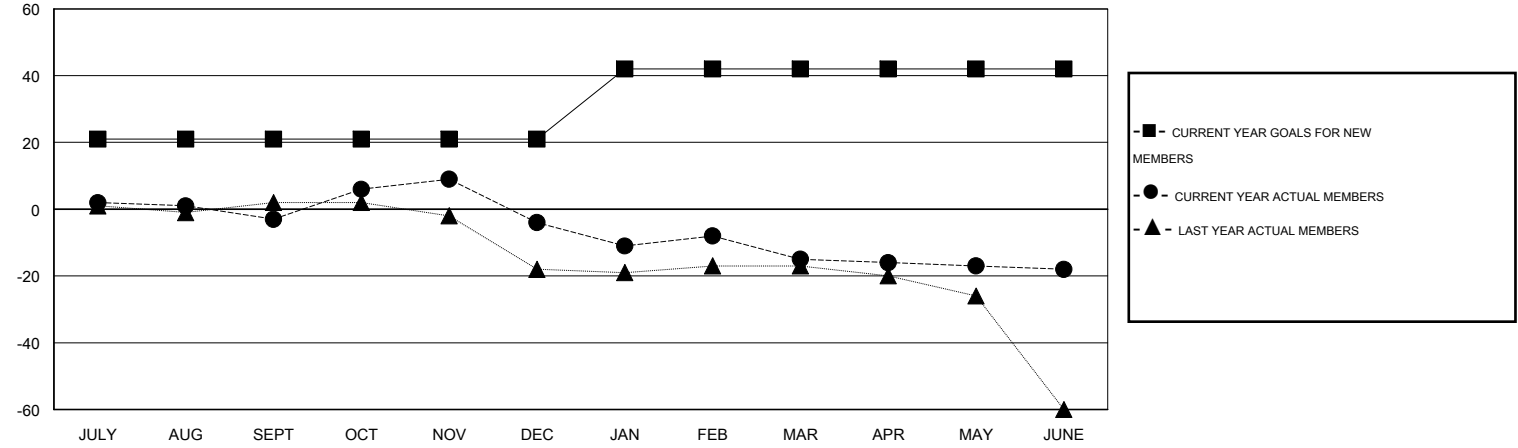

MONTHLY MEMBERSHIP PROGRESS REPORT

District 123

Results as of: 6/30/2015

GMT: MIKLOS HORVATH

LOCATION RUSSIAN FEDERATION

GMT CA 4

Clubs					Members				
RESULTS FOR 2014-2015					RESULTS FOR 2014-2015				
QUARTER	NEW CLUB GOAL	NEW CLUBS	DROPPED CLUBS	NET GAIN/LOSS	QUARTER	NEW MEMBER GOAL	CHARTER AND NEW MEMBERS ADDED	DROPPED MEMBERS	NET GAIN/LOSS
JULY/AUG/SEPT	1	0	0	0	JULY/AUG/SEPT	21	2	5	-3
OCT/NOV/DEC	0	0	1	-1	OCT/NOV/DEC	0	16	17	-1
JAN/FEB/MAR	1	0	0	0	JAN/FEB/MAR	21	3	14	-11
APR/MAY/JUNE	0	0	0	0	APR/MAY/JUNE	0	1	4	-3

GOALS AND ACTUAL NEW CLUBS CUMULATIVE

GOALS AND ACTUAL MEMBERS CUMULATIVE

DROPPED CLUBS: 1	6 CLUBS OF 21 ADDED 1 OR MORE NEW MEMBERS	<u>GENDER DISTRIBUTION</u>	
<u>DROPPED MEMBERS</u>		MALE	131 (55.04%)
DECEASED	CLICK HERE FOR HEALTH ASSESSMENT DATA	FEMALE	107 (44.96%)
CLUB CANCELLED		FAMILY UNIT MEMBERS	15
OTHER		HEAD OF HOUSEHOLD	6
TOTAL		NON-HEAD OF HOUSEHOLD	9